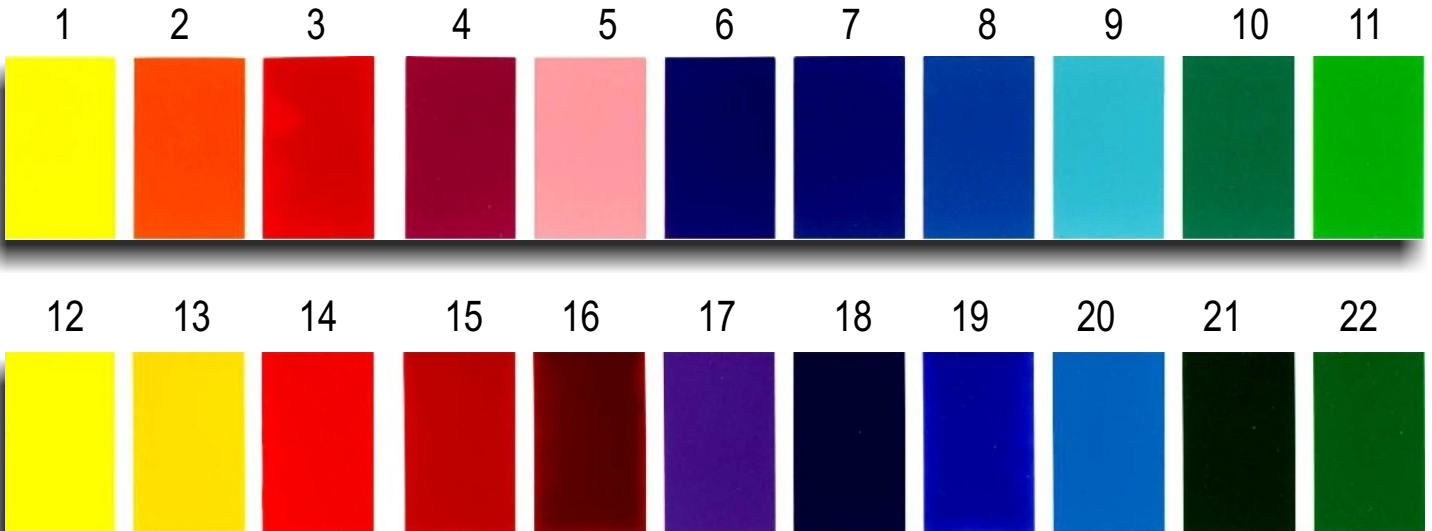

The RUCO Color Chart

Available in all RUCO Ink Series

1 Lemon Yellow, 2 Orange, 3 Light Red, 4 Wine Red, 5 Pink, 6 Blue Violet, 7 Cobalt Blue, 8 Ultramarine, 9 Turquoise, 10 Medium Green, 11 Brilliant Green, 12 Medium Green, 13 Chrome Yellow, 14 Vermillion, 15 Fire Red, 16 Bordeaux Red, 17 Violet, 18 Dark Blue, 19 Light Blue, 20 Sky Blue, 21 Dark Green, 22 May Green

(Black and white not pictured)

Custom Pantone colors also available by request

member of: